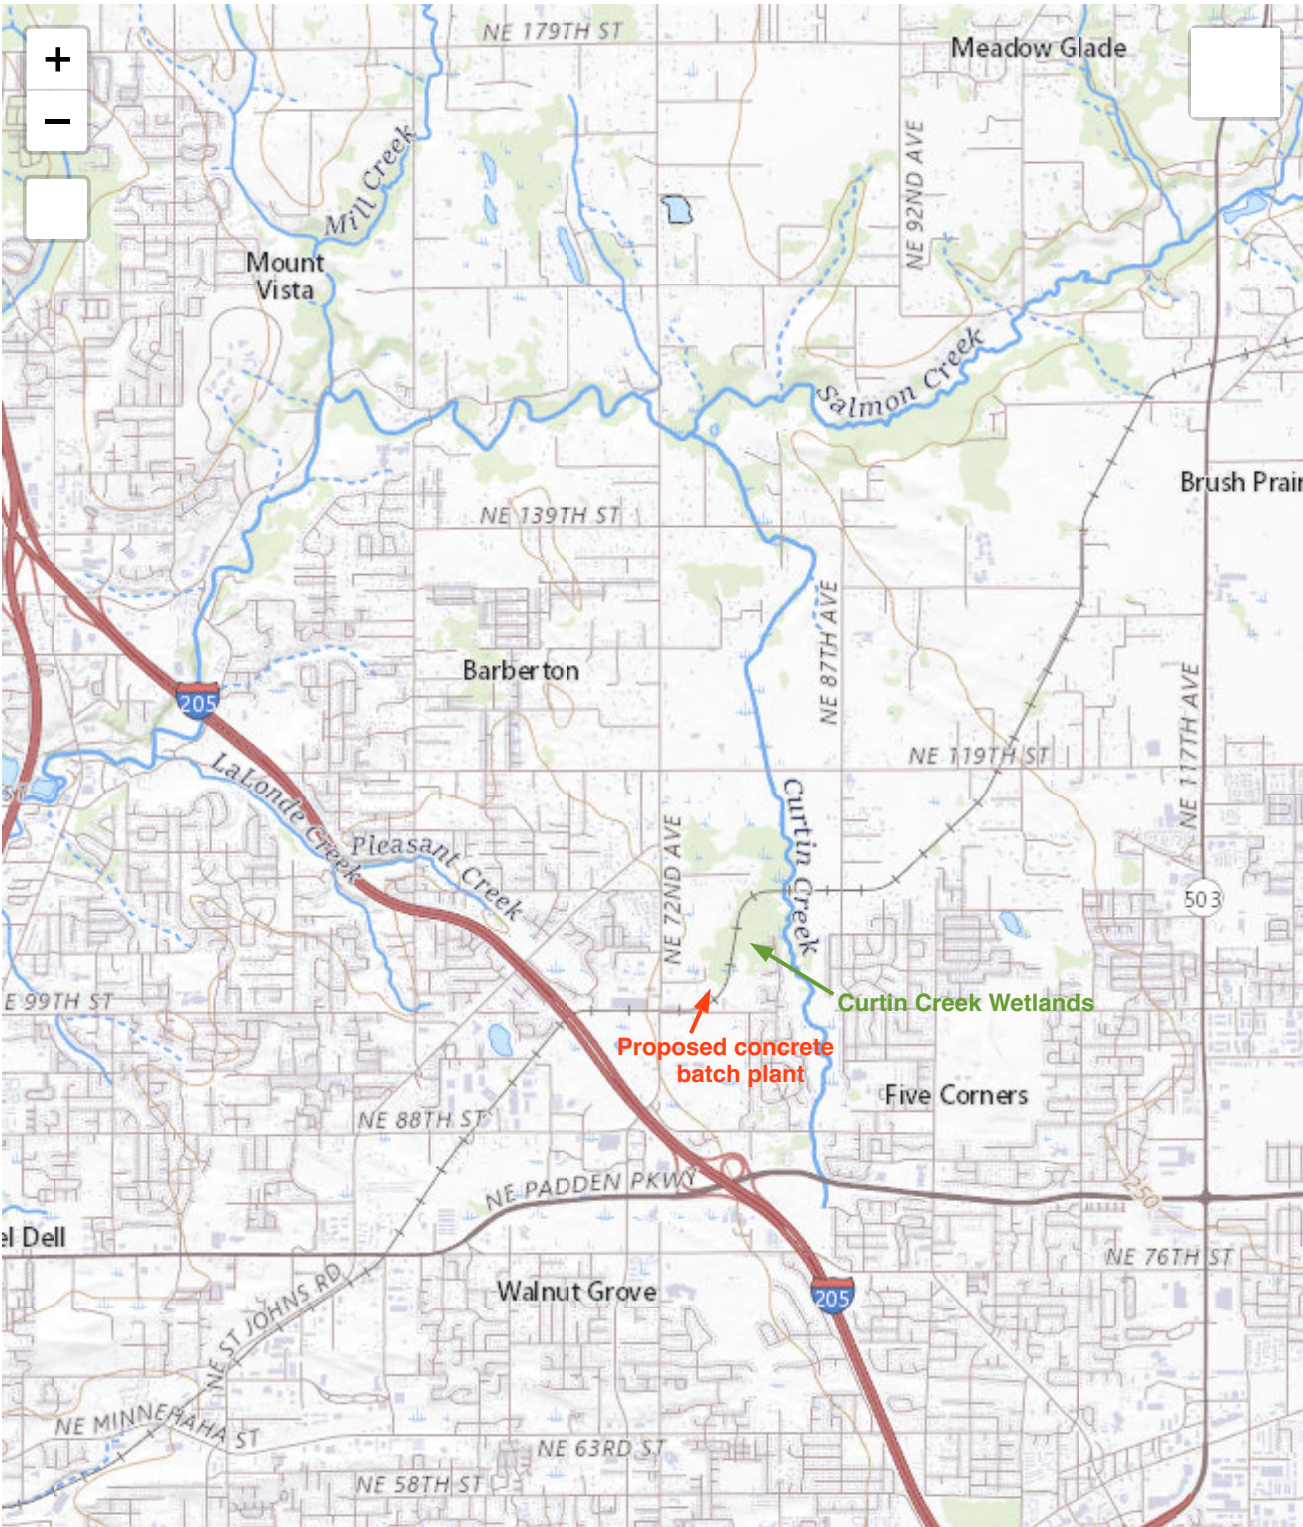

Curtin Creek Topo Map in Clark County Washington

[Print this map](#)

Map provided by TopoZone.com